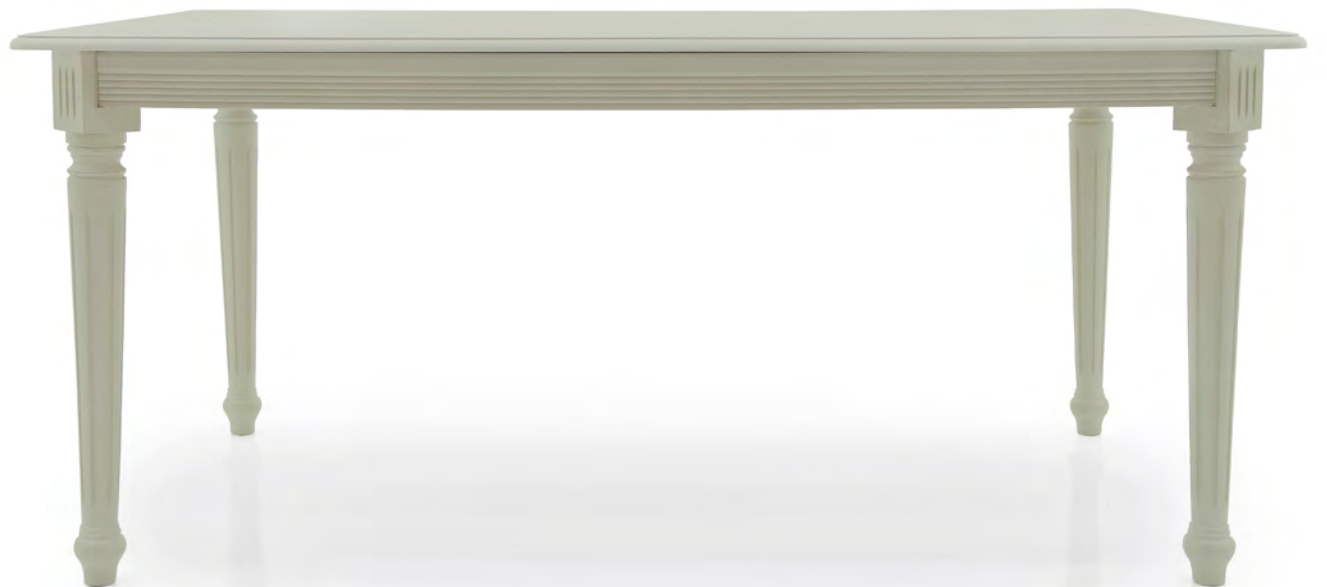

ART. 0282TA02 - Jacopo

Finish: GP - Pearl grey - cat.ZE
Optional: Extensions 2 x 40 cm not included
Height: 81 cm
Width: 175 cm
Depth: 105 cm