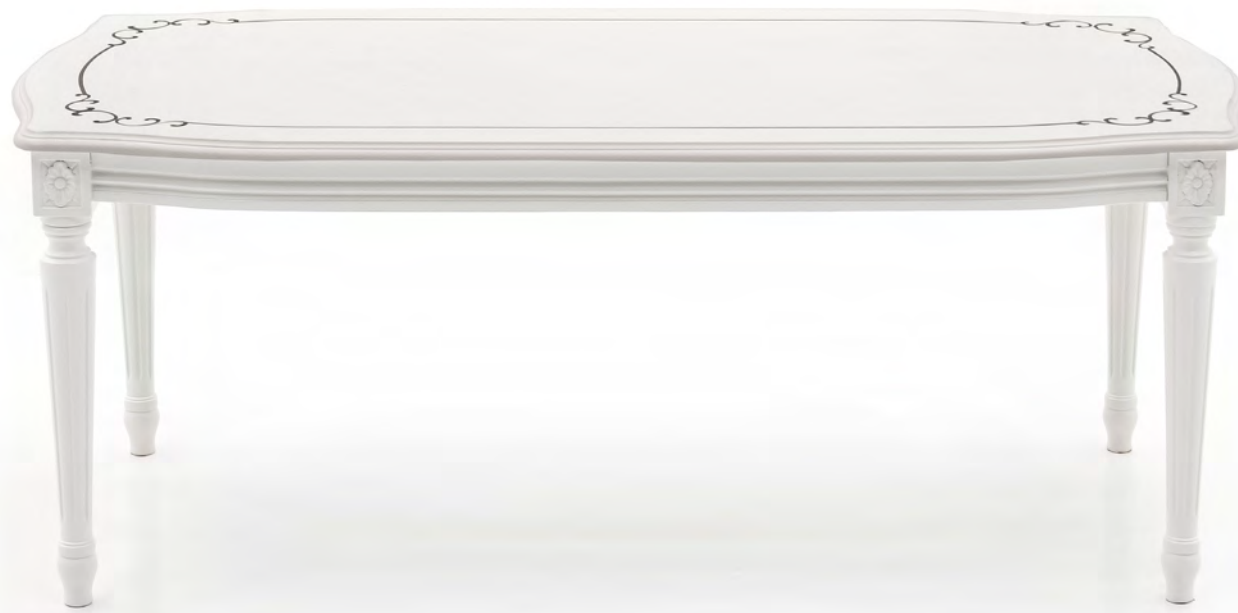

ART. 00TA140 - Luigi

Finish: WB - Dull white - cat.ZC
Standard: Handpainted decoration included on WB finishing only
Height: 47 cm
Width: 119 cm
Depth: 58 cm