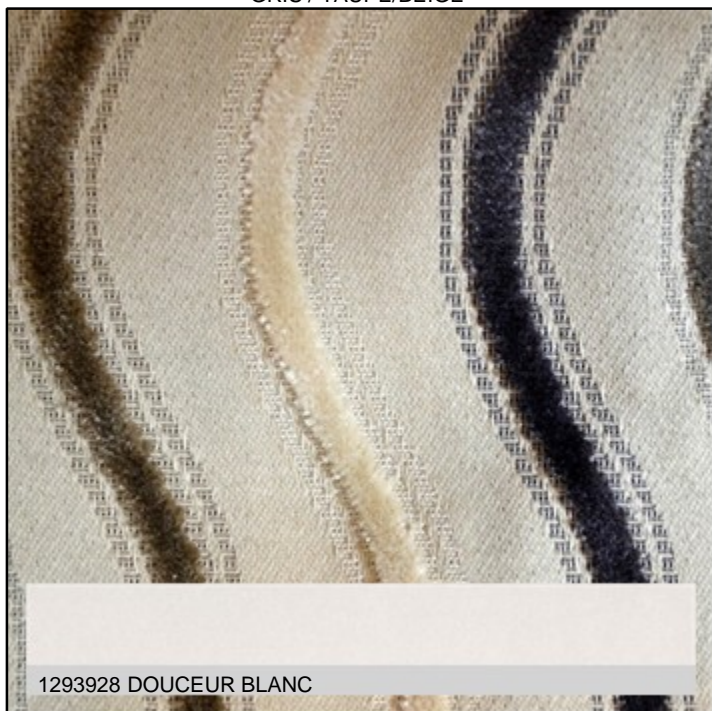

SERENI

Base Cloth : VELVET
Width : 138cm/54.33"
Repeat : V20cm/7.87" X H17.5cm/6.88"
Composition : 39VI/34CO/27PL
Thread Count :
Customs code : 58013700
Weight : 580 grams / m²

Abrasion : 20000+
Lightfastness : 5
Tensile strength : warp = 398N - weft = 570N
Roll length : 25m/27.34yd
Removing washing :

GRIS / TAUPE/BEIGE