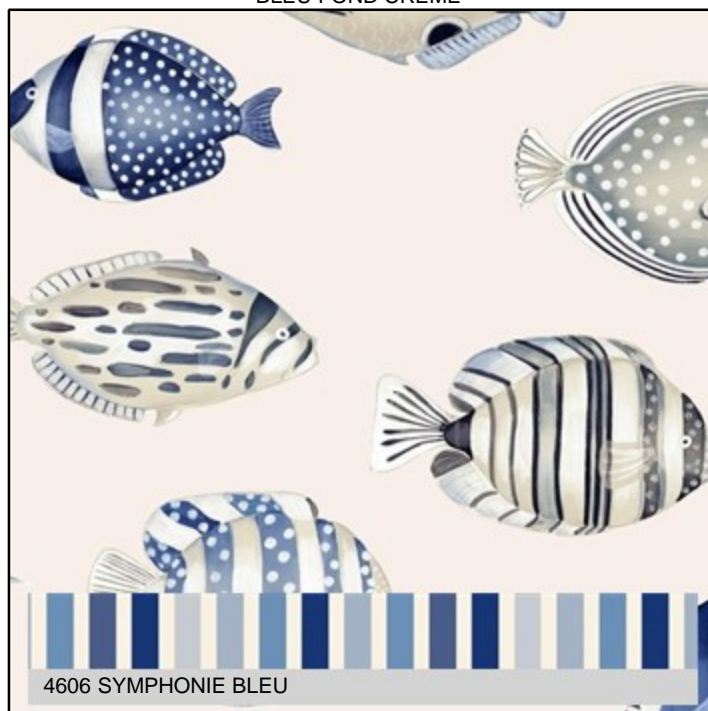

BLEU FOND CREME

4606 SYMPHONIE BLEU

1189602

Code prix : G
cylinders : 12