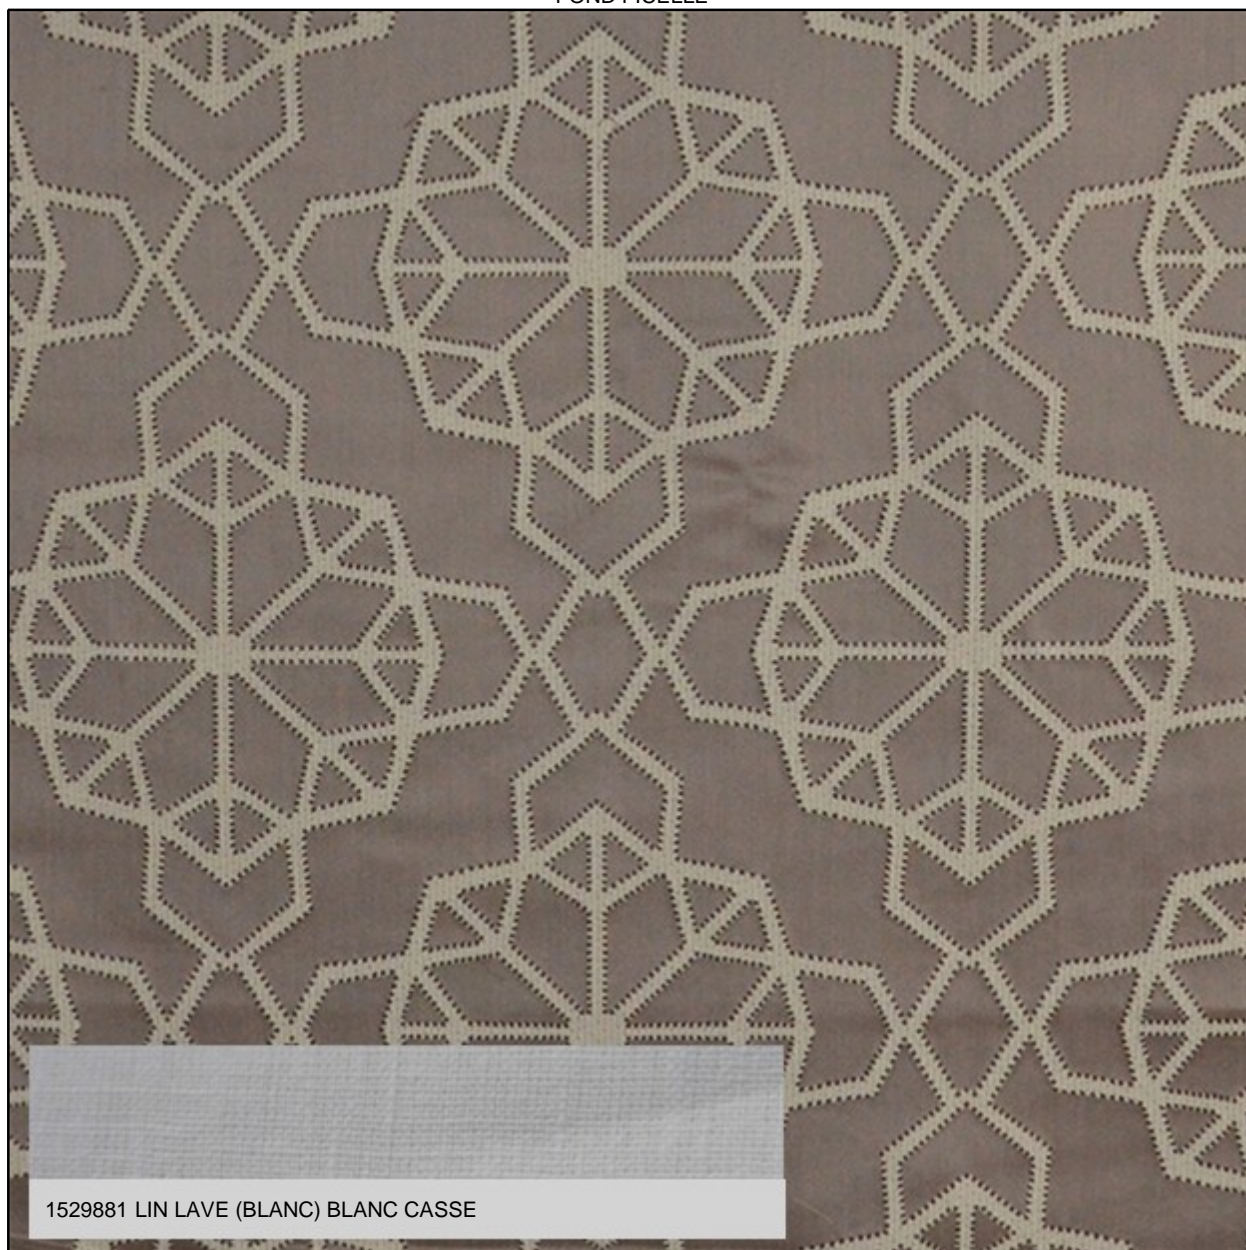

ORIGAMI

NEW

Base Cloth : JACQUARD
Width : 137cm/53.93"
Repeat : V34cm/13.38" X H32.5cm/12.79"
Composition : 50CO/43VI/7PC
Thread Count : 52122400
Customs code : 350 grams / m²
Weight :

Abrasion :
Lightfastness : 3-4
Tensile strength :
Roll length : 20m/27.34yd - 30m/27.34yd
Removing washing : 1-2%

FOND FICELLE

1920721

Code prix : X