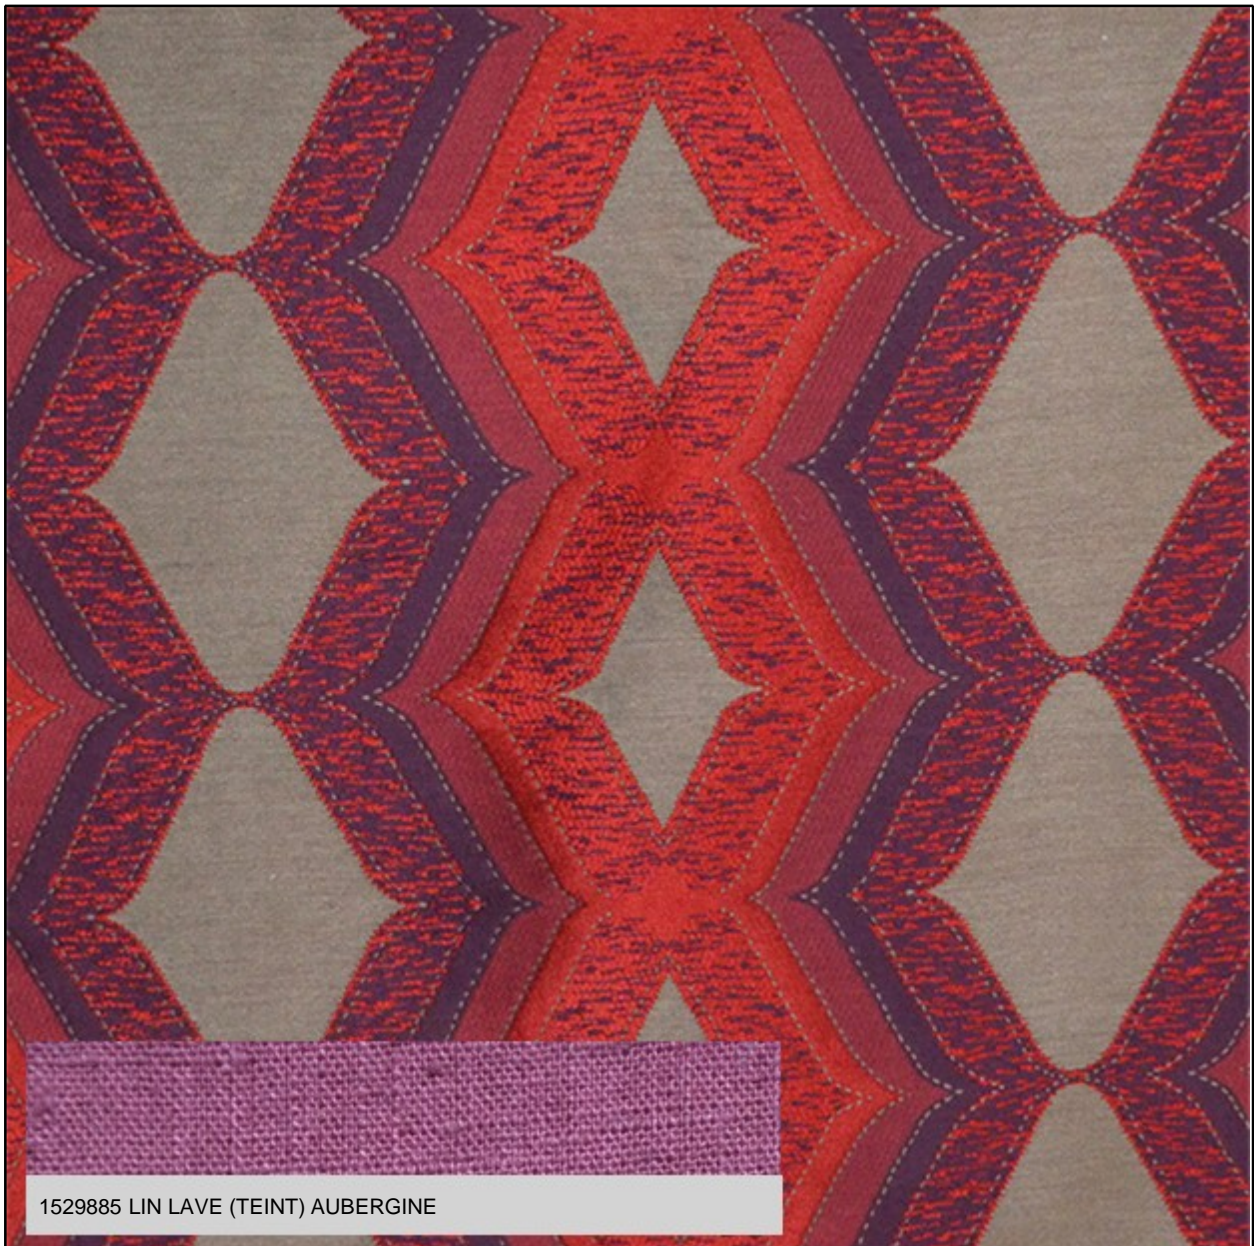

VESUVE

NEW

Base Cloth : JACQUARD
Width : 137cm/53.93"
Repeat : V17.5cm/6.88" X H34cm/13.38"
Composition : 50CO/43VI/7PC
Thread Count :
Customs code : 55161200
Weight : 343 grams / m²

Abrasion :
Lightfastness : 3-4
Tensile strength :
Roll length : 20m/27.34yd - 30m/27.34yd
Removing washing : 1-2%

ROUGE FOND TAUPE

1529885 LIN LAVE (TEINT) AUBERGINE

1923713

Code prix : W