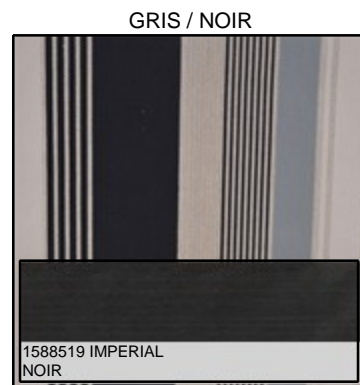

1614713

Code prix : I

1614714

Code prix : I