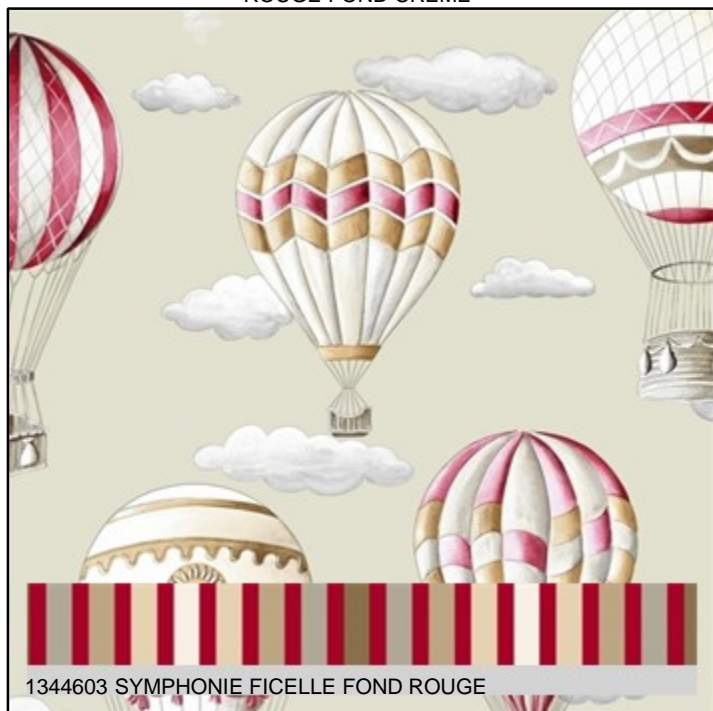

EN L'AIR

Base Cloth : PERCALE :
Width : 150cm/59.05"
Repeat : V64cm/25.19" X H136cm/53.54"
Composition : 100CO
Thread Count : 44/19 68-2/34
Customs code : 52085200
Weight : 184 grams / m²

Abrasion : 28000
Lightfastness :
Tensile strength : warp:123DaN weft:49.7DaN
Roll length : 25m/27.34yd
Removing washing : warp:4% weft: 1%

ROUGE FOND CREME

1344603 SYMPHONIE FICELLE FOND ROUGE

1641601

Code prix : M
cylinders : 9