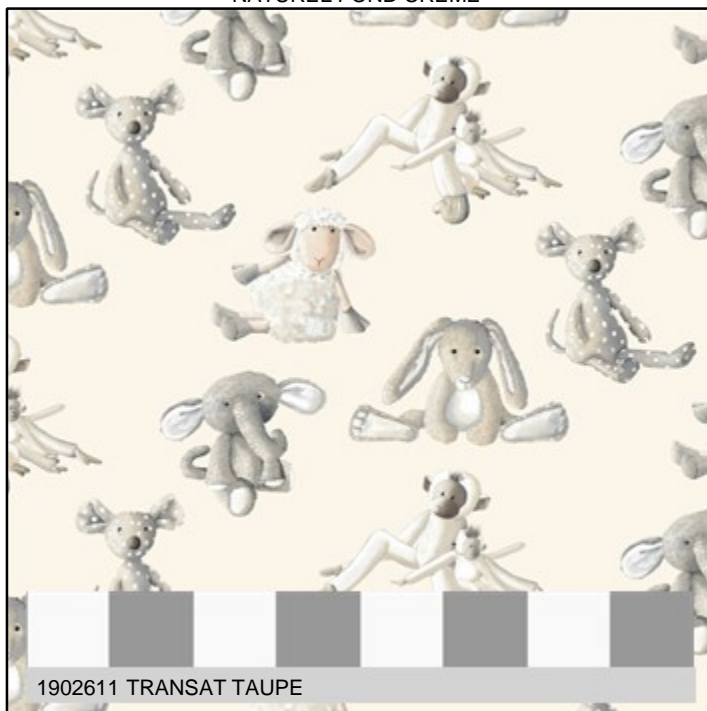

BABY

NEW

Base Cloth : BACH. 1/2 NATTE
Width : 280cm/110.23"
Repeat : V40cm/25.19" X H68cm/26.77"
Composition : 100CO
Thread Count : 30/12 24/12
Customs code : 52095100
Weight : 245 grams / m²

Abrasion : 19750
Lightfastness : 5
Tensile strength : warp: 5.27daN weft: 2.59daN
Roll length : 25m/27.34yd
Removing washing : 5%

NATUREL FOND CREME

1909601

Code prix : F

cylinders : 9