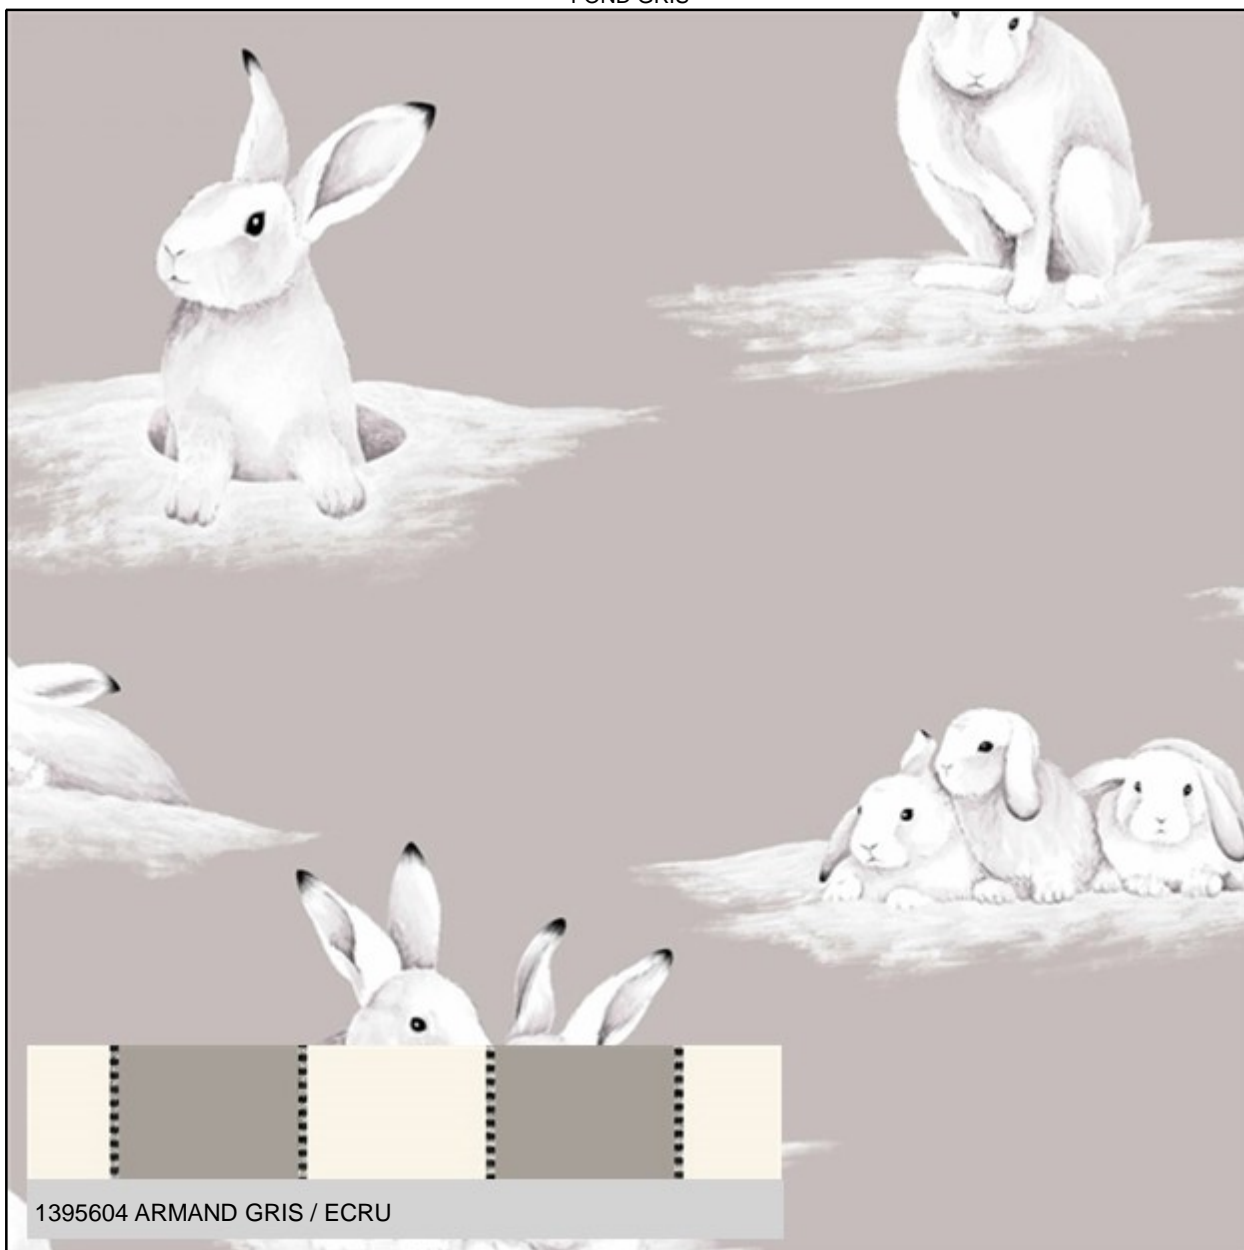

LAPINOUX

Base Cloth : BACH. 1/2 NATTE
Width : 280cm/110.23"
Repeat : V64cm/25.19" X H68cm/26.77"
Composition : 100CO
Thread Count : 30/12 24/12
Customs code : 52095100
Weight : 245 grams / m²

Abrasion : 19750
Lightfastness : 5
Tensile strength : warp: 5.27daN weft: 2.59daN
Roll length : 25m/27.34yd
Removing washing : 5%

FOND GRIS

1395604 ARMAND GRIS / ECRU

1349604

Code prix : F
cylinders : 6