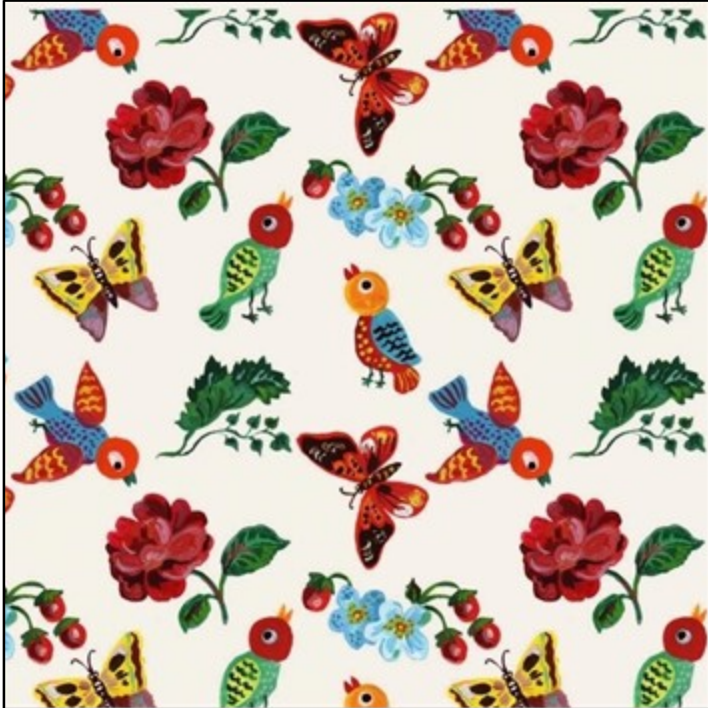

BIRDS - COLLECTION NATHALIE LETE

Base Cloth : 1/2 PANAMA
Width : 140cm/55.11"
Repeat : V20cm/7.87" X H20cm/7.87"
Composition : 100CO
Thread Count : 26/12 24/12
Customs code : 52095100
Weight : 220 grams / m²

Abrasion : 14000
Lightfastness : 4
Tensile strength :
Roll length : 25m/27.34yd
Removing washing : warp: -3% weft: -3%

FOND CREME