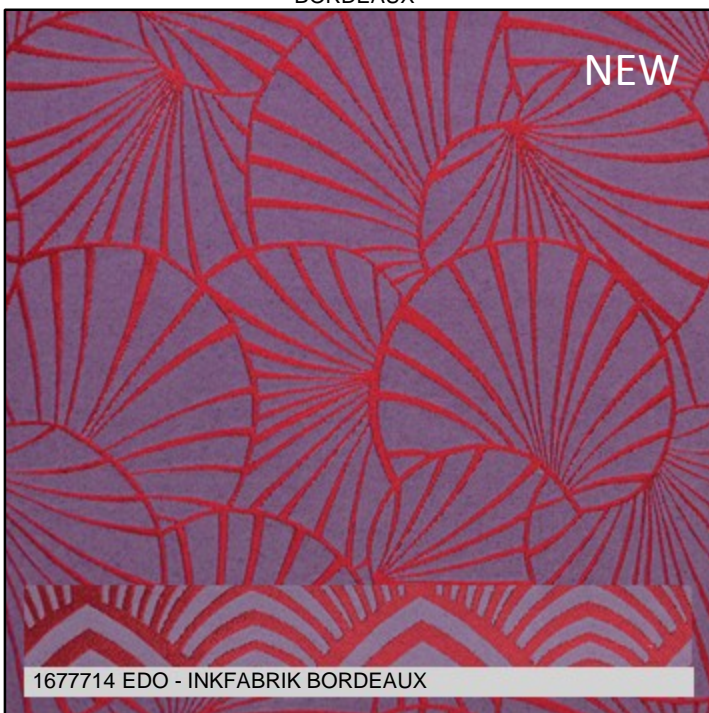

BORDEAUX

1677714 EDO - INKFABRIK BORDEAUX

1678714

Code prix : L