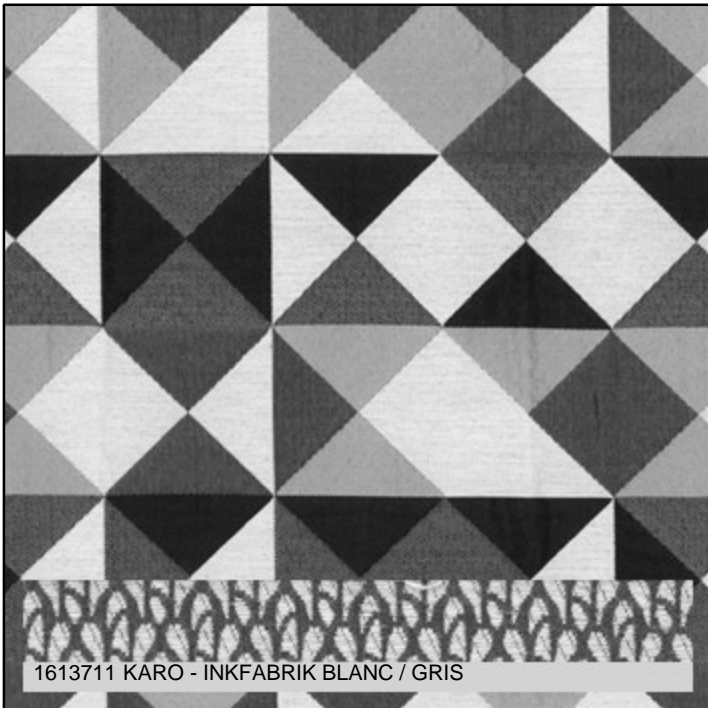

DANCER

Base Cloth : JACQUARD
Width : 140cm/55.11"
Repeat : V35cm/13.77" X H23.5cm/9.25"
Composition : 60PL/40CO
Thread Count :
Customs code : 52114910
Weight : 300 grams / m²

Abrasion : 2825m/27.34yd0
Lightfastness : 5-6
Tensile strength : warp: 32.84% weft: 9.06%
Roll length : 25m/27.34yd
Removing washing : warp : -0.5% weft : -1.5%

1612711

Code prix : K

1612712

Code prix : K

GRIS

1612713

Code prix : K