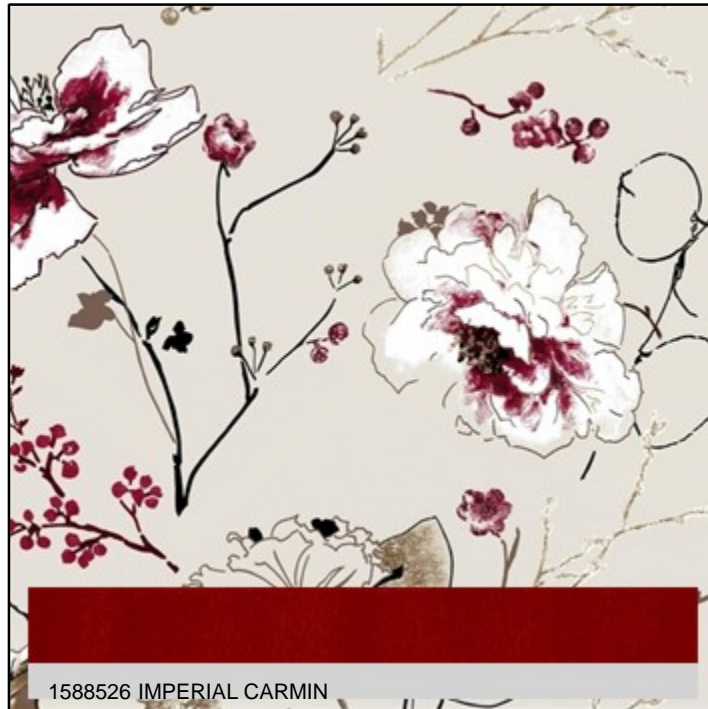

NASTASIA

Base Cloth :	BACH. 1/2 NATTE	Abrasion :	19750
Width :	280cm/110.23"	Lightfastness :	5
Repeat :	V82cm/32.28" X H136cm//53.54"	Tensile strength :	warp: 5.27daN weft: 2.59daN
Composition :	100CO	Roll length :	25m/27.34yd
Thread Count :	30/12 24/12	Removing washing :	5%
Customs code :	52095100		
Weight :	245 grams / m²		

BORDEAUX

1588526 IMPERIAL CARMIN

1211603

Code prix : F
cylinders : 7