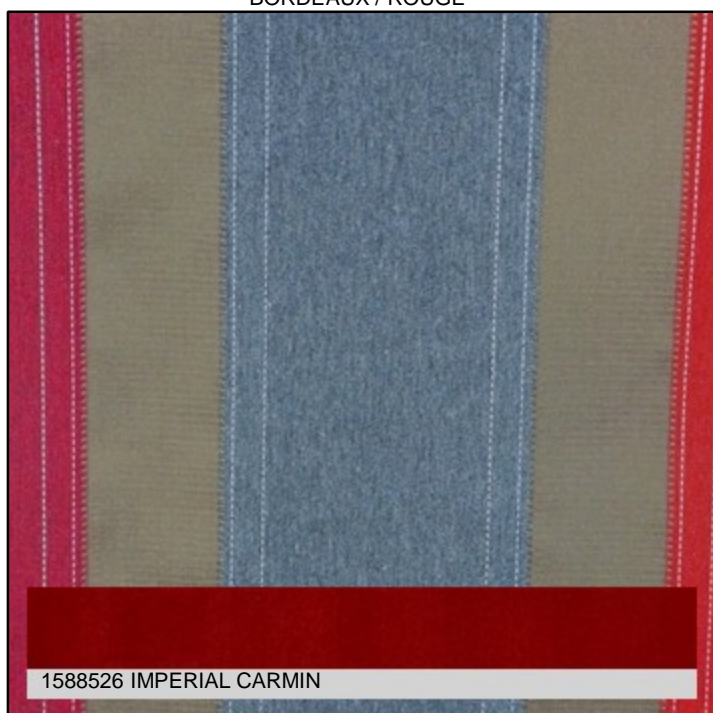

BORDEAUX / ROUGE