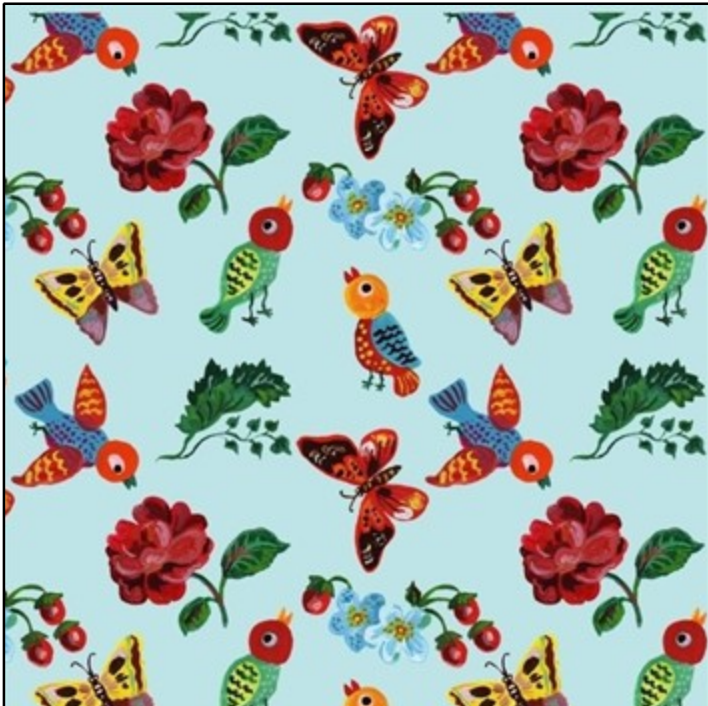

1600622

Price code :
O

FOND ROSE POUDRE

1600623

Price code :
40

BUTTERFLY GARDEN JACQUARD

Base Cloth : JACQUARD
 Width : 150cm/59,05"
 Repeat : V59cm/:23,22" X H 65.8cm//25,90"
 Composition : 100PL
 Thread Count :
 Customs code : 54076990
 Weight : 210 grams / m²