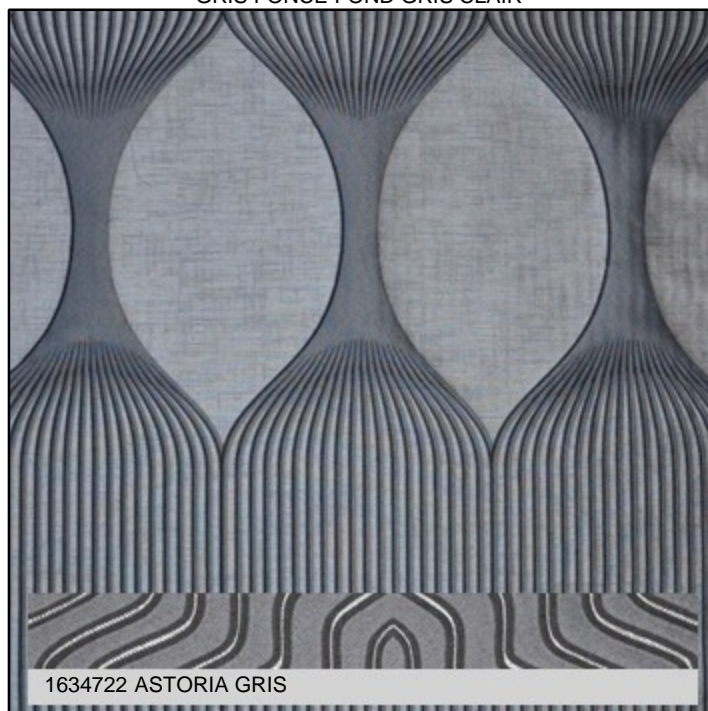

GRIS FONCE FOND GRIS CLAIR