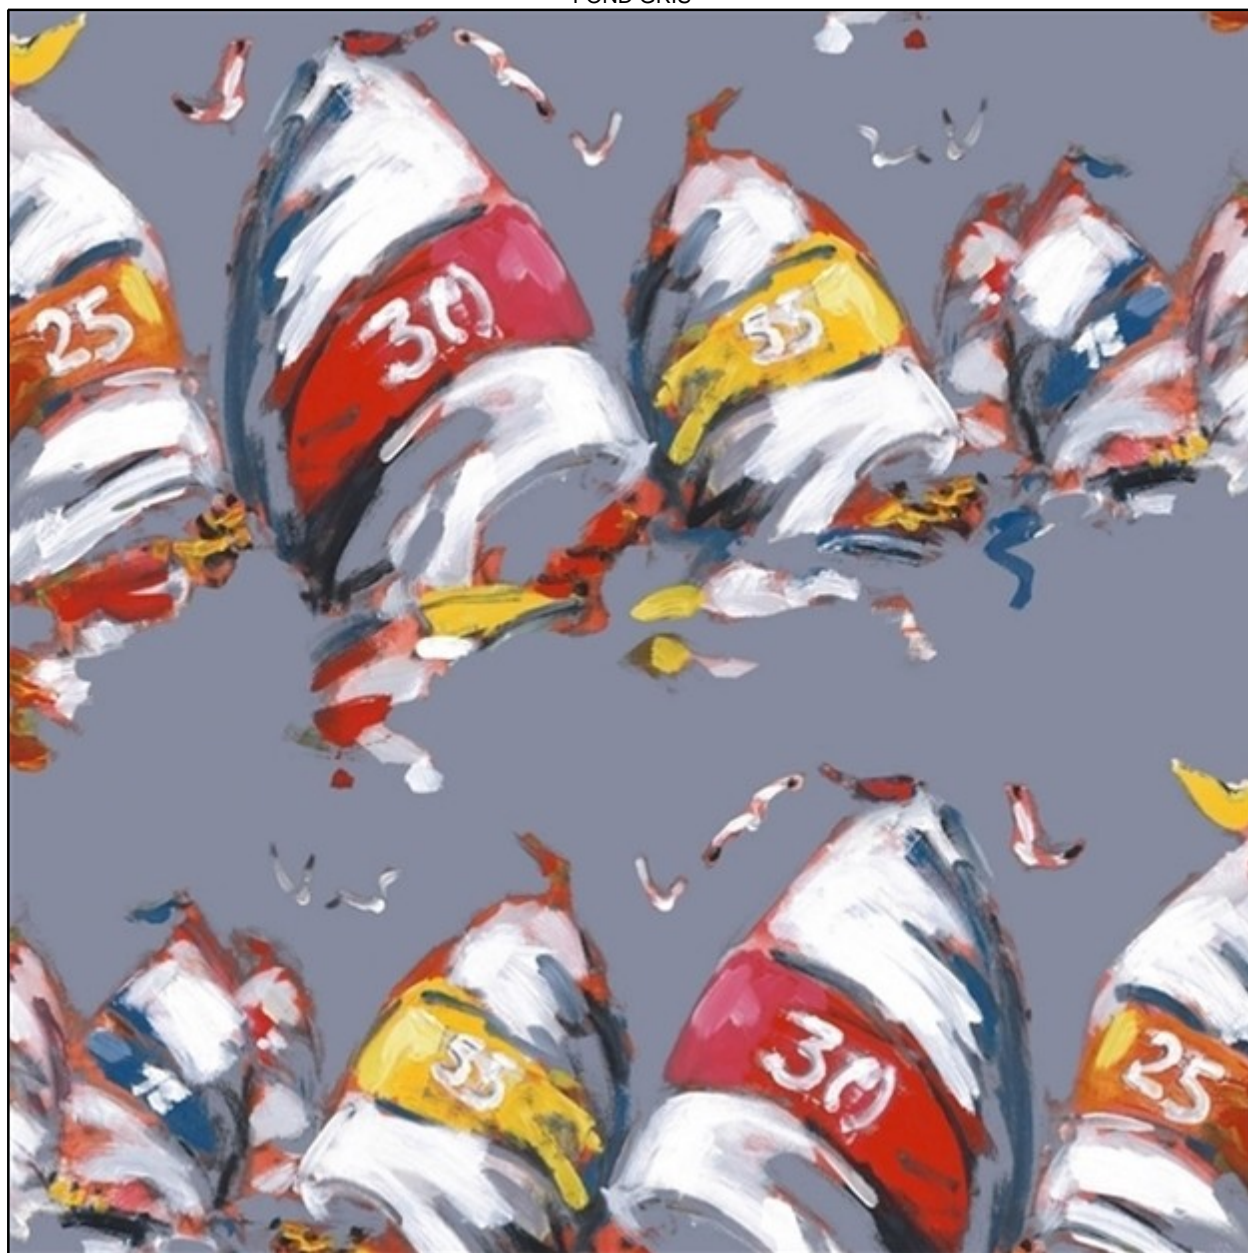

LES REGATES - COLLECTION PATRICK PLATTIER

Base Cloth : 1/2 PANAMA
Width : 140cm/55.11"
Repeat : V130cm/51.18"1 X H137cm/53.93"
Composition : 100CO
Thread Count : 26/12 24/12
Customs code : 52095100
Weight : 220 grams / m²

Abrasion : 14000
Lightfastness : 4
Tensile strength :
Roll length : 26m/28.43yd
Removing washing : warp: -3% weft: -3%

FOND GRIS

1432623

Code prix : O