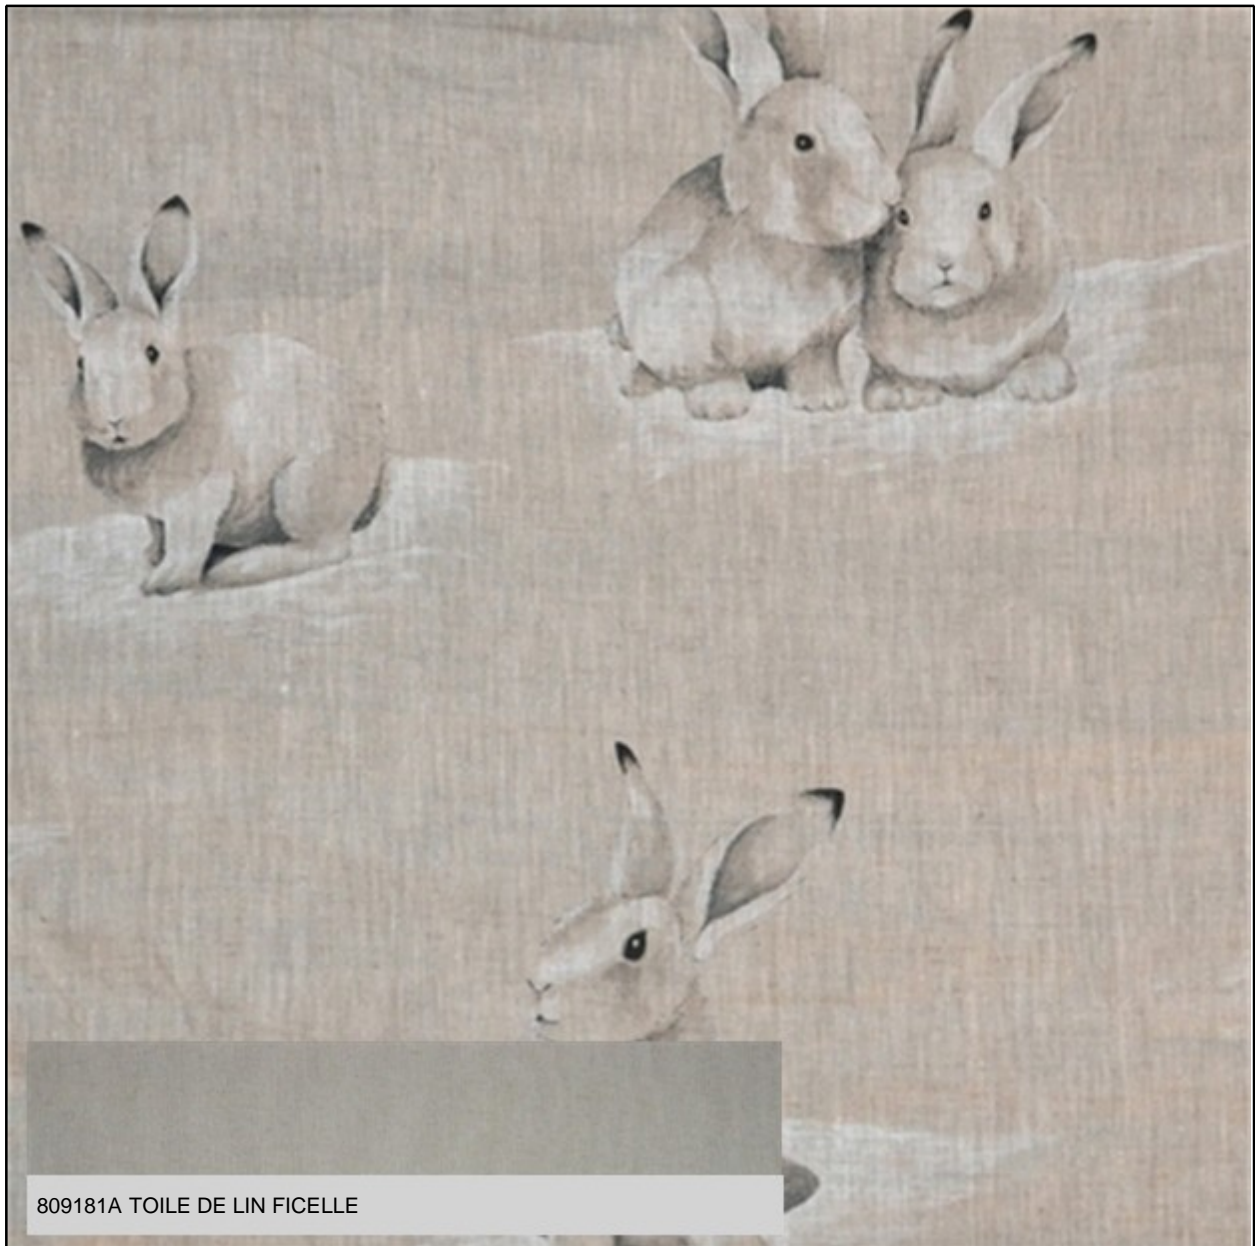

LAPINOUX (TOILE DE LIN)

Base Cloth : TOILE LIN
Width : 140cm/55.11"
Repeat : V64cm/25.19" X H68cm/26.77"
Composition : 100LI
Thread Count : 14.5/13 11.6/11.6
Customs code : 53091900
Weight : 25m/27.34yd0 grams / m²

Abrasion : 18000
Lightfastness :
Tensile strength :
Roll length : 25m/27.34yd
Removing washing : warp: -8% weft: -4%

FOND LIN

1349810

Code prix : O
cylinders : 5