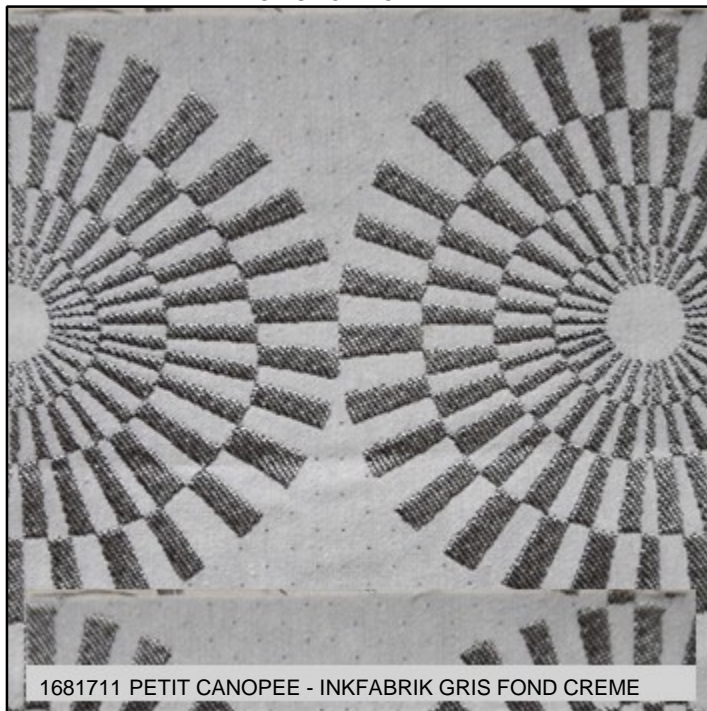

CANOPEE - COLLECTION INKFABRIK

Base Cloth : JACQUARD
Width : 140cm/55.11"
Repeat : V66.5cm/26.18" X H47cm/18.50"
Composition : 60PL/40CO
Thread Count :
Customs code : 52114910
Weight : 325m/27.34yd
grams / m²

Abrasion : 19500
Lightfastness : 6-7
Tensile strength : warp:1500N weft:1200N
Roll length : 25m/27.34yd
Removing washing : warp:-1% weft: -3%

GRIS FOND CREME

1681711 PETIT CANOPEE - INKFABRIK GRIS FOND CREME

1680711

Code prix : L