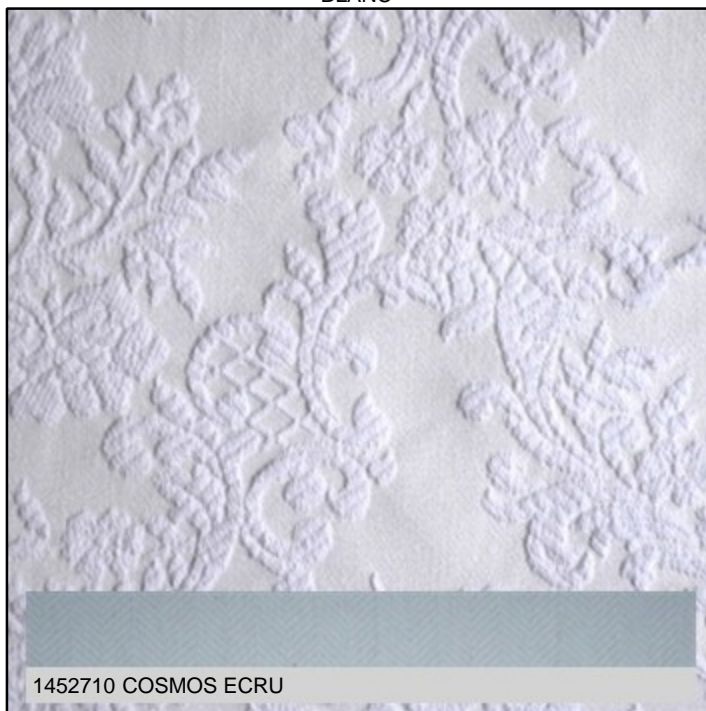

MADAME

Base Cloth :	JACQUARD	Abrasion :	24000
Width :	270cm/106.29"	Lightfastness :	6
Repeat :	V56cm/22.04" X H40cm/15.74"	Tensile strength :	warp:520N weft:1300N
Composition :	80CO/20PL	Roll length :	35m/38.27yd
Thread Count :		Removing washing :	warp:-3.5% weft:-14%
Customs code :	63041910		
Weight :	400 grams / m²		

BLANC