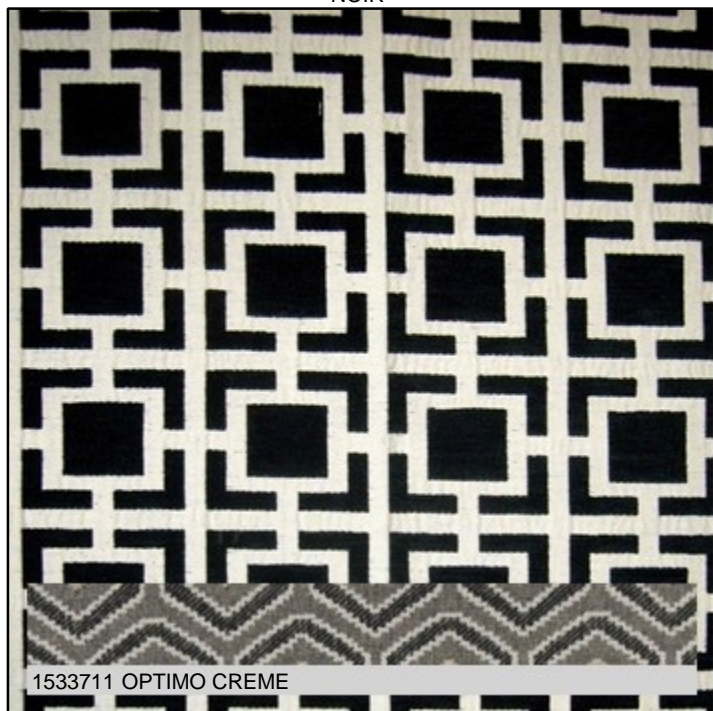

OXYGENE

Base Cloth : JACQUARD
Width : 270cm/106.29"cm/106.29"
Repeat : V10cm/3.93" X H11.5cm/4.52"
Composition : 25PL/33CO/42PC
Thread Count : 52114910
Customs code : 52114910
Weight : 350 grams / m²

Abrasion : 19000
Lightfastness : 7
Tensile strength :
Roll length : 25m/27.34yd
Removing washing : -2.3% weft

NOIR