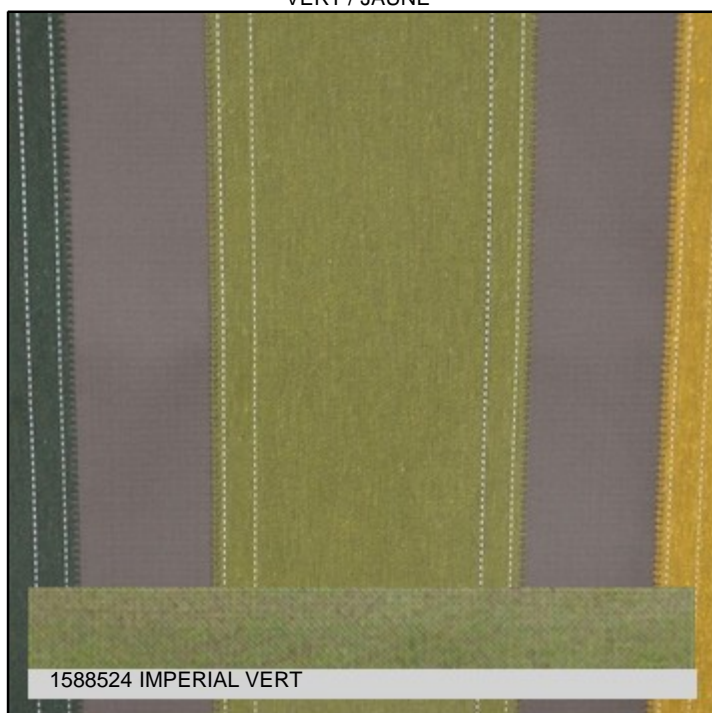

VERT / JAUNE